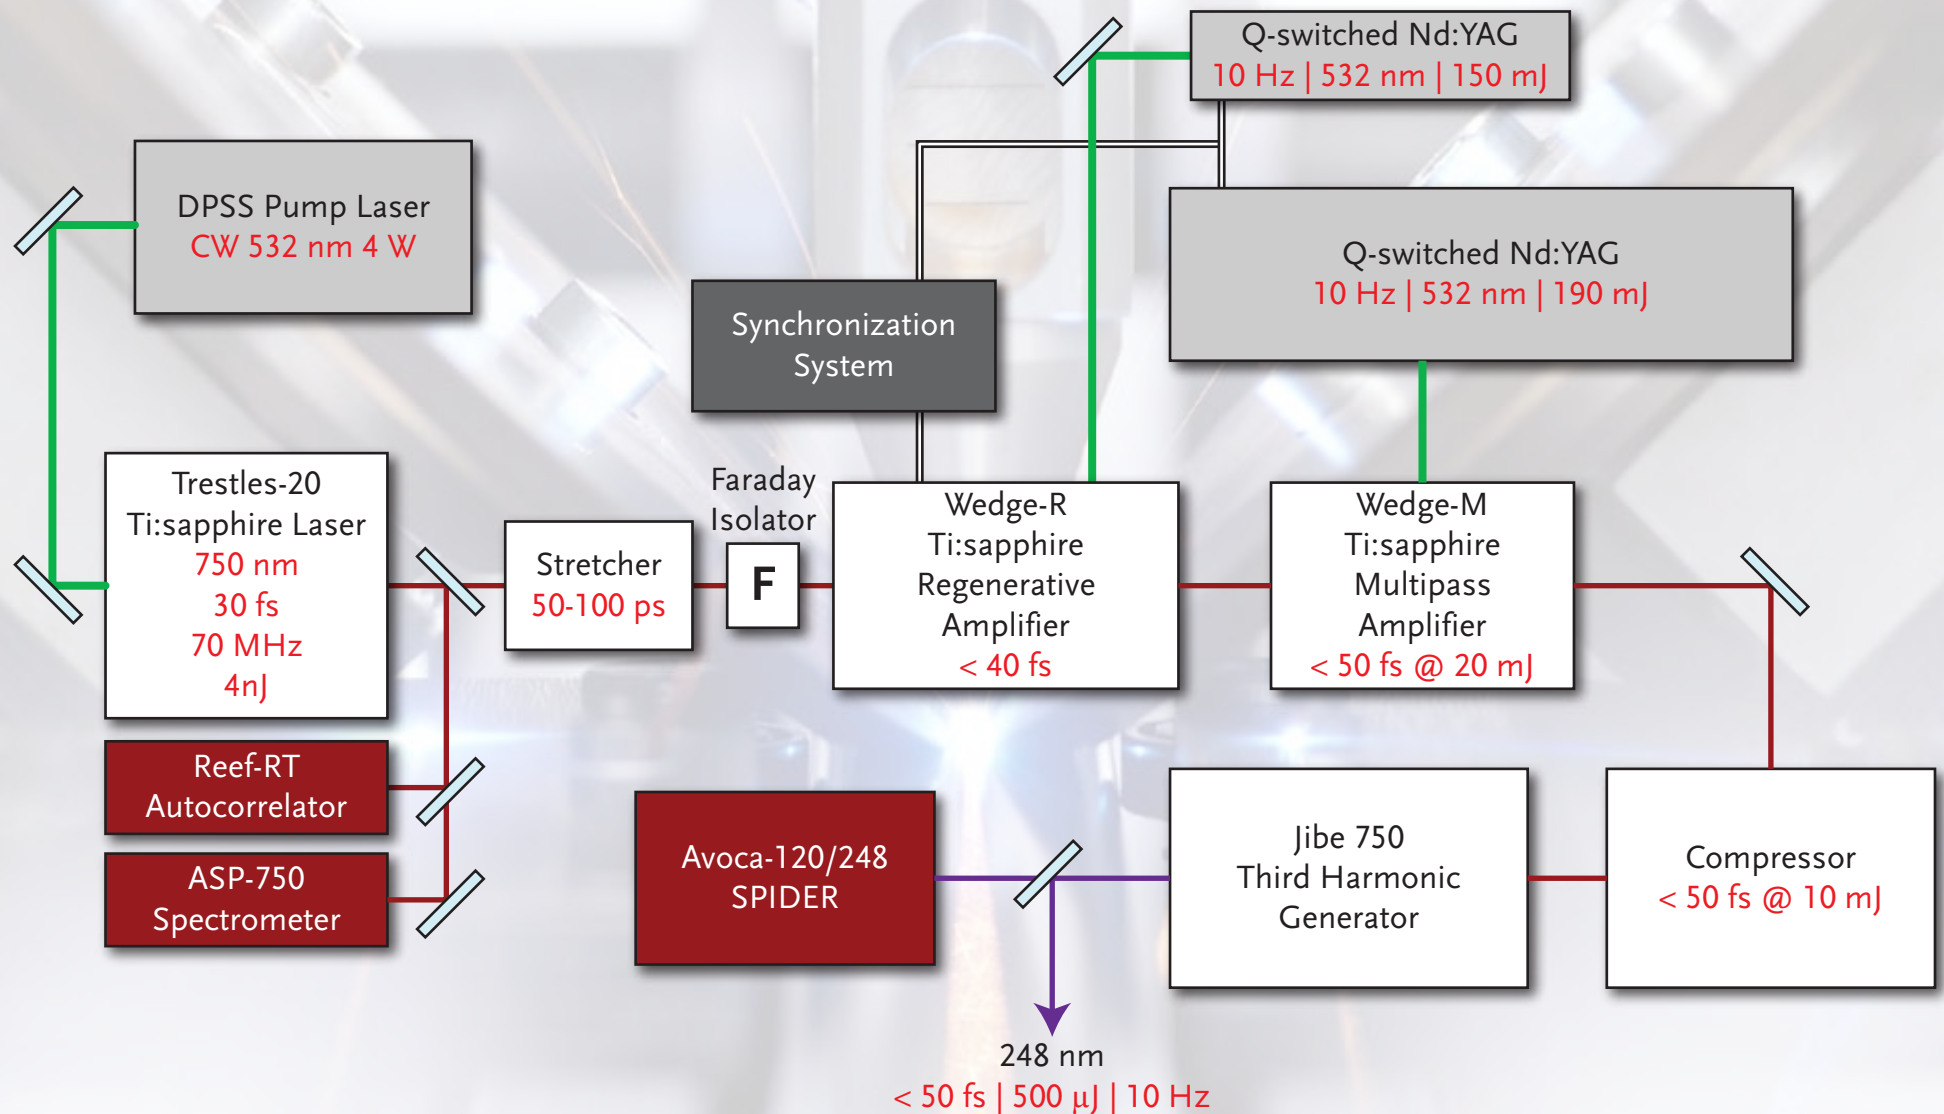

CORTES-K FEMTOSECOND SEED LASER FOR PETAWATT KRF EXCIMER LASER

Del Mar Photonics | 4119 Twilight Ridge | San Diego, CA 92130

petawatt@dmphotonics.com